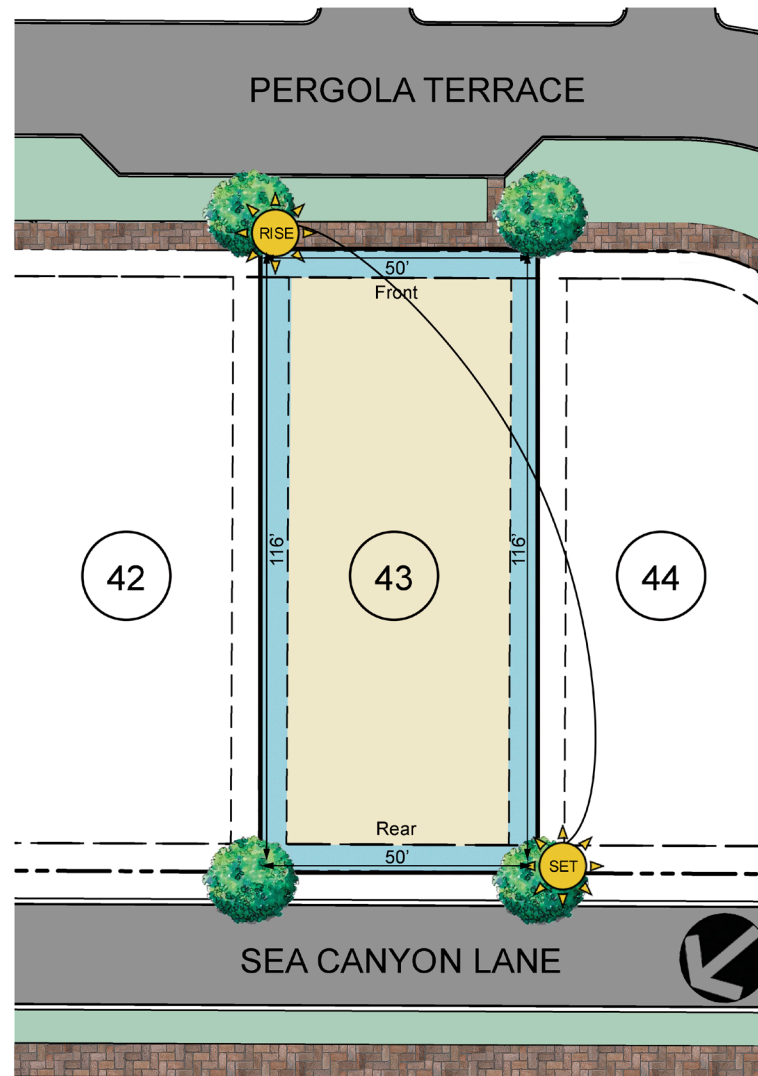

AVAILABLE

Homesite 43:

3755 Pergola Terrace
Wilmington, NC 28403

Lot Dimensions^(a):

50 Feet x 116 Feet

Lot Size^(b):

5,797 SF
0.13 Acres

Setbacks:

Front 5'
Side 5'
Rear 5'

Access: Rear Entry

Legend:

- Property Line
- Setback Area
- Build Area
- Sidewalk
- Landscaping
- Landscape Buffer
- Permeable Paver Driveway
- Fence

^(a) See recorded plat for precise lot dimensions.

^(b) See recorded plat for lot specific area, setbacks, deed restrictions, etc.

*Specifications subject to change without notice.