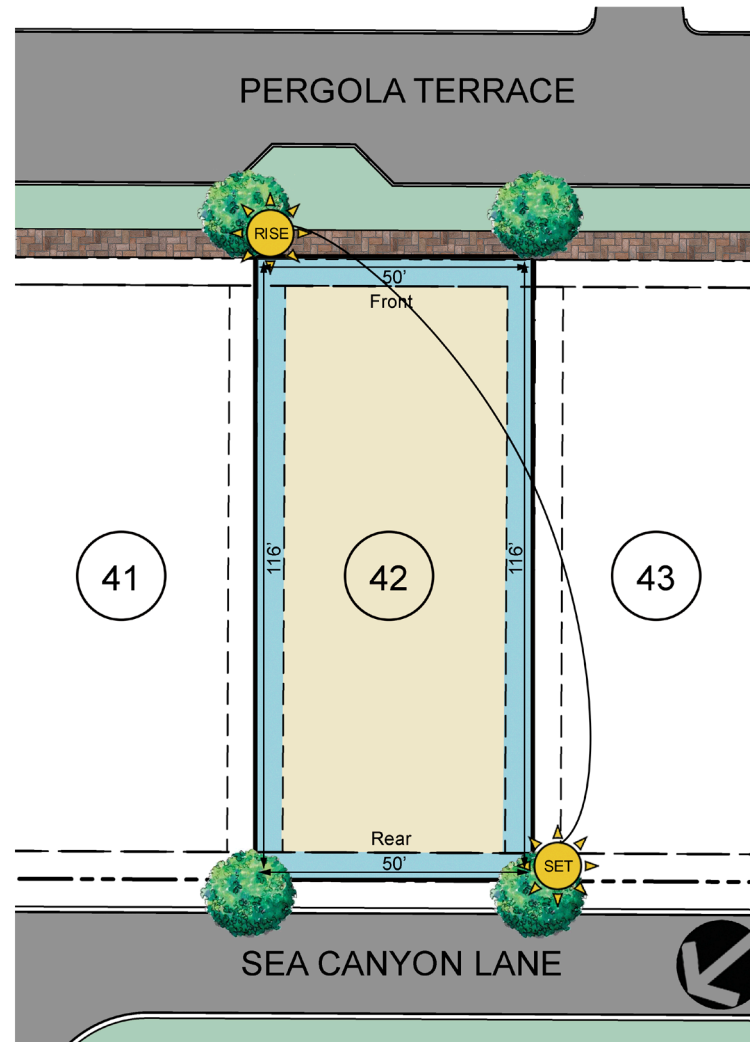

AVAILABLE

Homesite 42:

3759 Pergola Terrace
Wilmington, NC 28403

Lot Dimensions^(a):

50 Feet x 116 Feet

Lot Size^(b):

5,797 SF
0.13 Acres

Setbacks:

Front 5'
Side 5'
Rear 5'

Access: Rear Entry

Legend:

-  Property Line
-  Setback Area
-  Build Area
-  Sidewalk
-  Landscaping
- Landscape Buffer
-  Permeable Paver Driveway
-  Fence

^(a) See recorded plat for precise lot dimensions.

^(b) See recorded plat for lot specific area, setbacks, deed restrictions, etc.

*Specifications subject to change without notice.