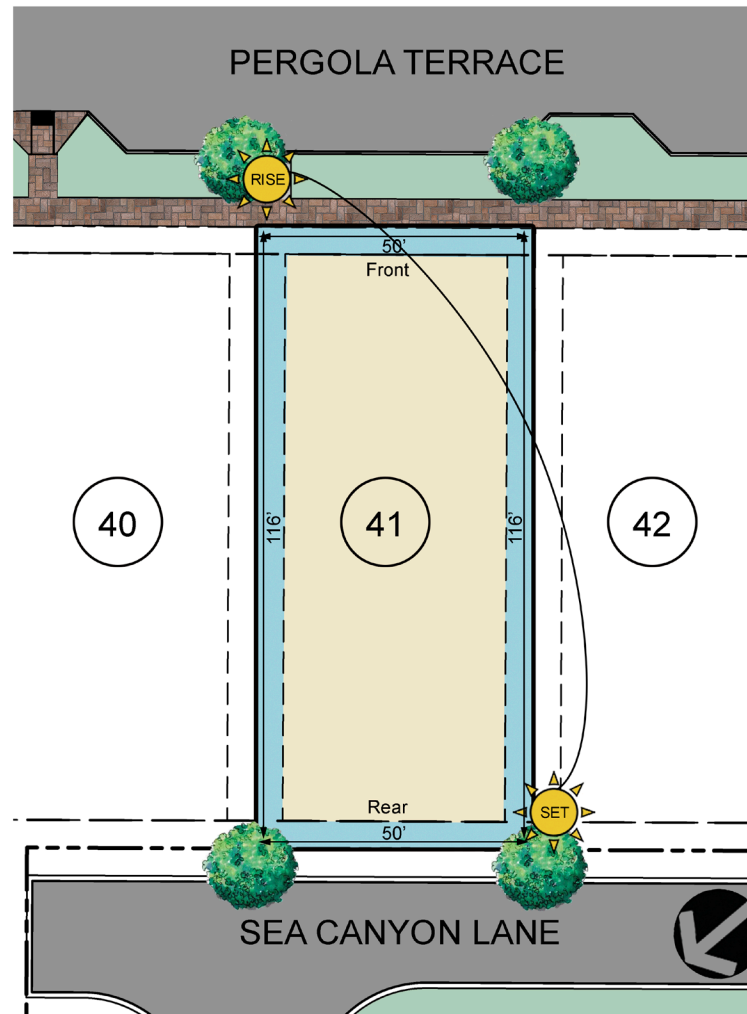

AVAILABLE

Homesite 41:
3763 Pergola Terrace
Wilmington, NC 28403

Lot Dimensions^(a):
50 Feet x 116 Feet

Lot Size^(b):
5,797 SF
0.13 Acres

Setbacks:
Front 5'
Side 5'
Rear 5'

Access: Rear Entry

Legend:

-  Property Line
-  Setback Area
-  Build Area
-  Sidewalk
-  Landscaping
-  Landscape Buffer
-  Permeable Paver Driveway
-  Fence

^(a) See recorded plat for precise lot dimensions.

^(b) See recorded plat for lot specific area, setbacks, deed restrictions, etc.

*Specifications subject to change without notice.