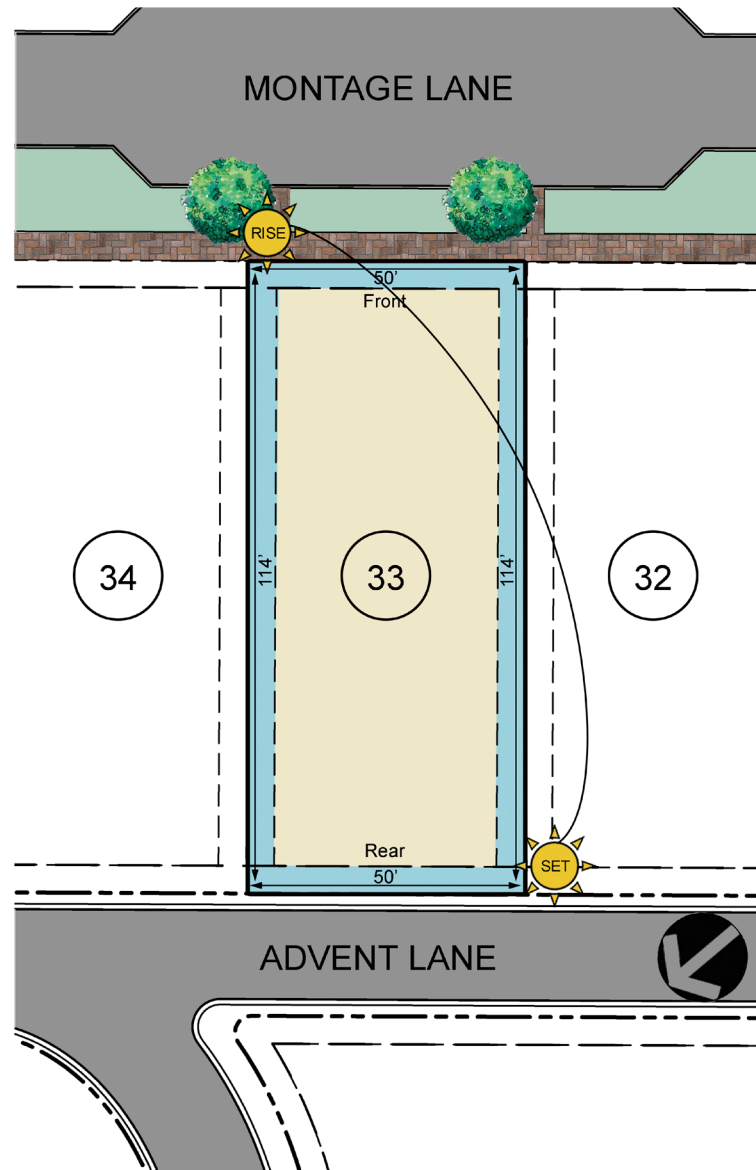

**AVAILABLE**

Homesite 33:  
1823 Montage Lane  
Wilmington, NC 28403

Lot Dimensions<sup>(a)</sup>:  
50 Feet x 114 Feet

Lot Size<sup>(b)</sup>:  
5,700 SF  
0.13 Acres

Setbacks:  
Front 5'  
Side 5'  
Rear 5'

Access: Rear Entry

Legend:

- Property Line
- Setback Area
- Build Area
- Sidewalk
- Landscaping
- Landscape Buffer
- Permeable Paver Driveway
- Fence

<sup>(a)</sup> See recorded plat for precise lot dimensions.