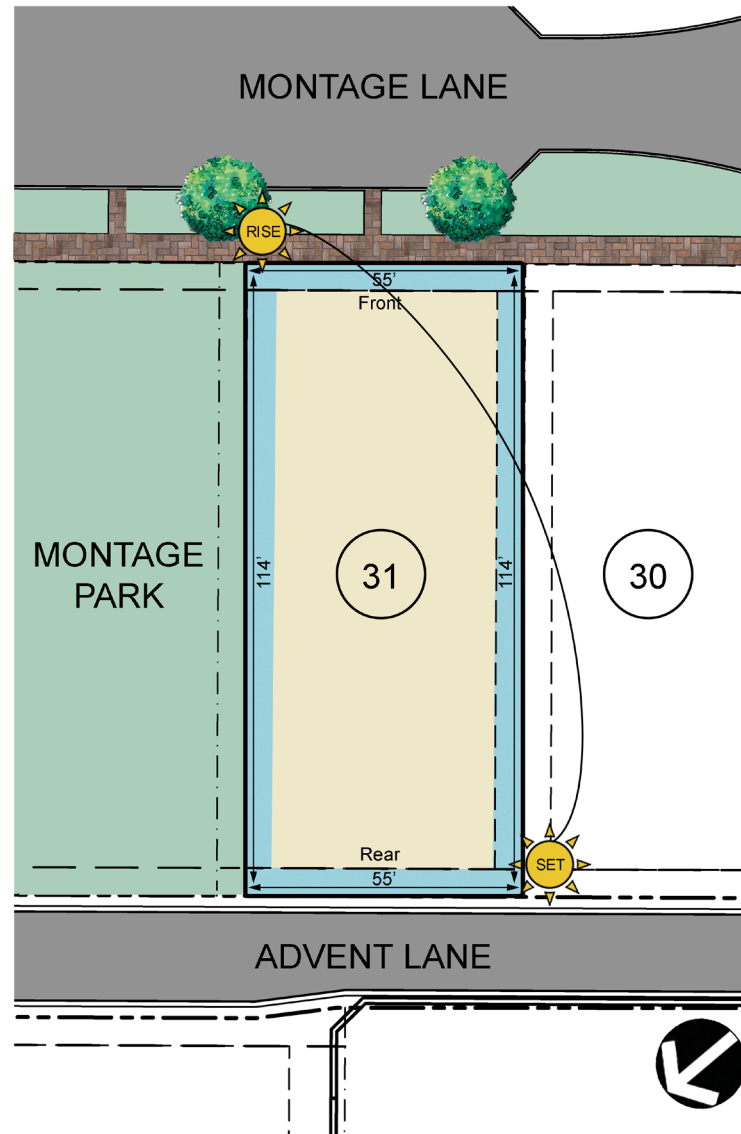

**AVAILABLE**

Homesite 31:

1813 Montage Lane  
Wilmington, NC 28403

Lot Dimensions<sup>(a)</sup>:

55 Feet x 114 Feet

Lot Size<sup>(b)</sup>:

6,197 SF  
0.14 Acres

Setbacks:

Front 5'  
Side 5'  
Rear 5'

Access: Rear Entry

Legend:

-  Property Line
-  Setback Area
-  Build Area
-  Sidewalk
-  Landscaping
-  Landscape Buffer
-  Permeable Paver Driveway
-  Fence

<sup>(a)</sup> See recorded plat for precise lot dimensions.

<sup>(b)</sup> See recorded plat for lot specific area, setbacks, deed restrictions, etc.

\*Specifications subject to change without notice.