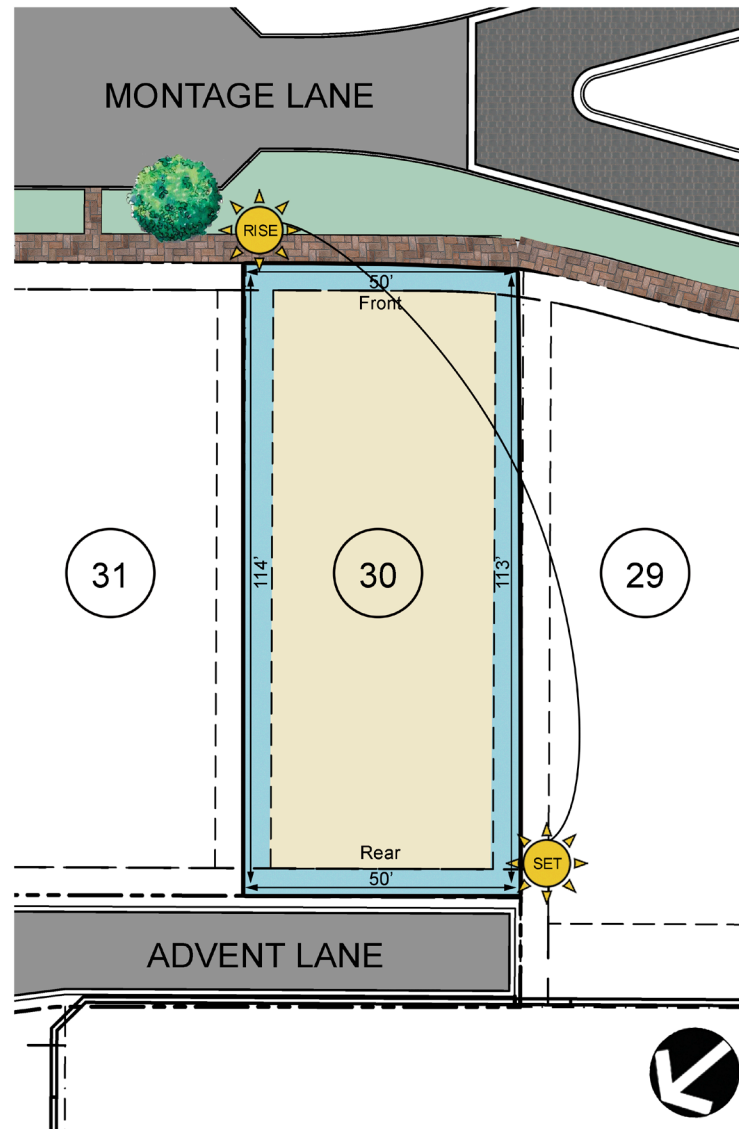

**AVAILABLE**

Homesite 30:

1809 Montage Lane  
Wilmington, NC 28403

Lot Dimensions<sup>(a)</sup>:

50 Feet x 113 Feet

Lot Size<sup>(b)</sup>:

5,607 SF  
0.13 Acres

Setbacks:

Front 5'  
Side 5'  
Rear 5'

Access: Rear Entry

Legend:

-  Property Line
-  Setback Area
-  Build Area
-  Sidewalk
-  Landscaping
-  Landscape Buffer
-  Permeable Paver Driveway
-  Fence

<sup>(a)</sup> See recorded plat for precise lot dimensions.