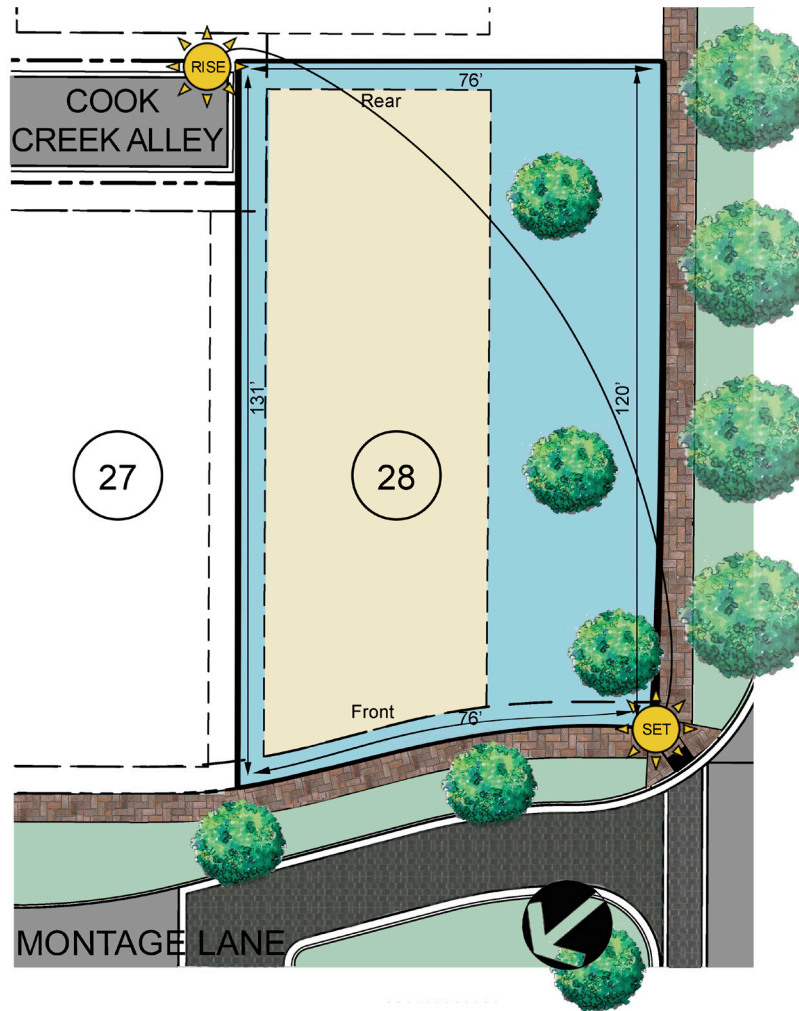

**AVAILABLE**

**Homesite 28:**  
1806 Montage Lane  
Wilmington, NC 28403

**Lot Dimensions<sup>(a)</sup>:**  
76 Feet x 126 Feet

**Lot Size<sup>(b)</sup>:**  
9,409 SF  
0.22 Acres

**Setbacks:**  
Front 5'  
Side 5' & 30'  
Rear 5'

**Access:** Rear Entry

**Legend:**

- Property Line
- Setback Area
- Build Area
- Sidewalk
- Landscaping
- Landscape Buffer
- Permeable Paver Driveway
- Fence

<sup>(a)</sup> See recorded plat for precise lot dimensions.

<sup>(b)</sup> See recorded plat for lot specific area, setbacks, deed restrictions, etc.

\*Specifications subject to change without notice.