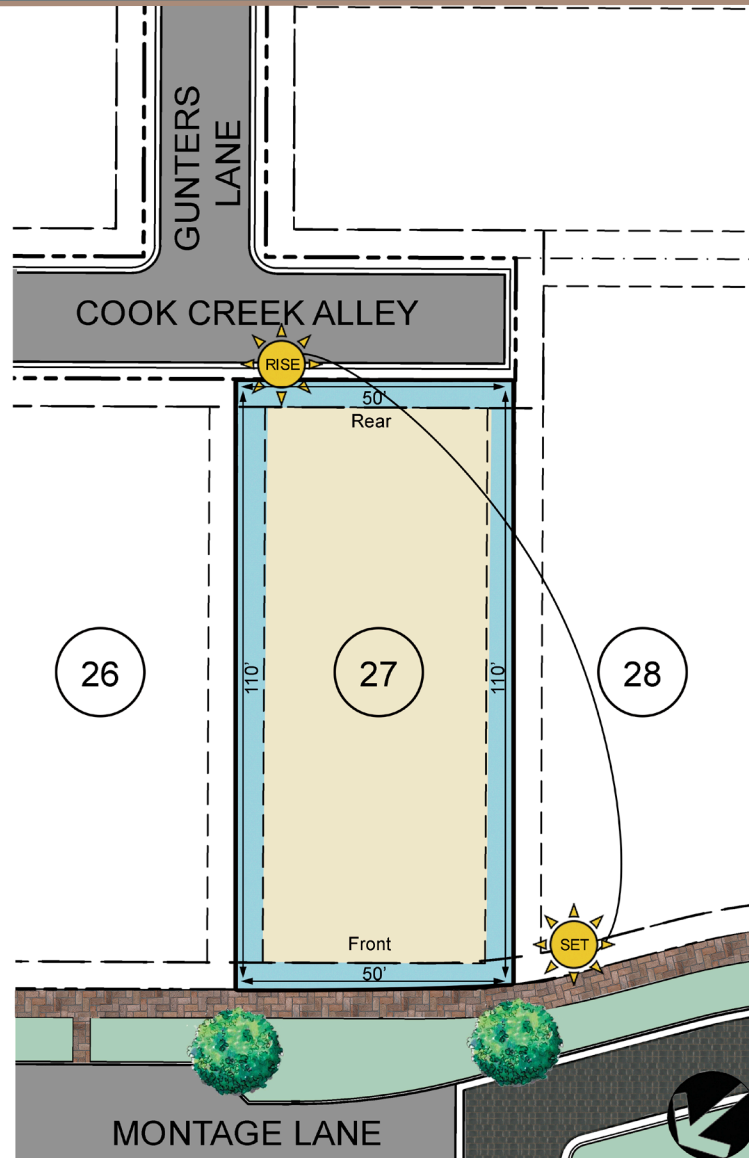

AVAILABLE

Homesite 27:

1810 Montage Lane
Wilmington, NC 28403

Lot Dimensions^(a):

50 Feet x 110 Feet

Lot Size^(b):

5,495 SF
0.13 Acres

Setbacks:

Front 5'
Side 5'
Rear 5'

Access: Rear Entry

Legend:

- Property Line
- Setback Area
- Build Area
- Sidewalk
- Landscaping
- Landscape Buffer
- Permeable Paver Driveway
- Fence

^(a) See recorded plat for precise lot dimensions.