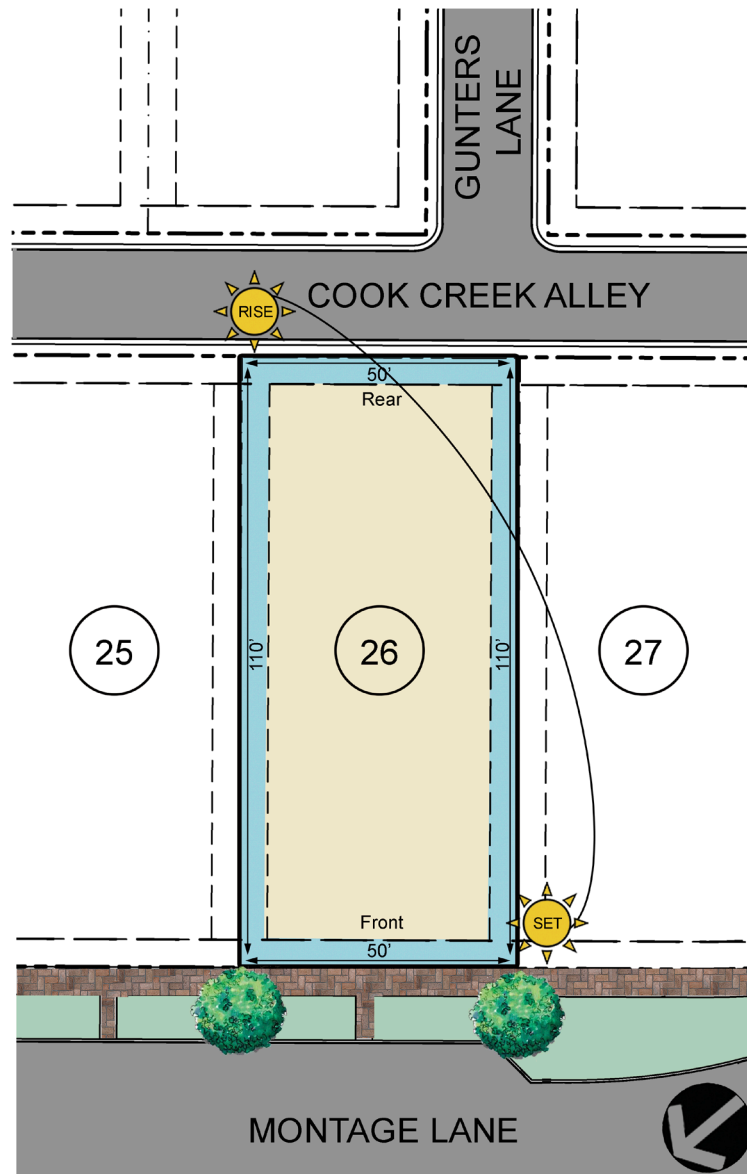

AVAILABLE

Homesite 26:

1814 Montage Lane
Wilmington, NC 28403

Lot Dimensions^(a):

50 Feet x 110 Feet

Lot Size^(b):

5,500 SF
0.13 Acres

Setbacks:

Front 5'
Side 5'
Rear 5'

Access: Rear Entry

Legend:

- Property Line
- Setback Area
- Build Area
- Sidewalk
- Landscaping
- Landscape Buffer
- Permeable Paver Driveway
- Fence

^(a) See recorded plat for precise lot dimensions.