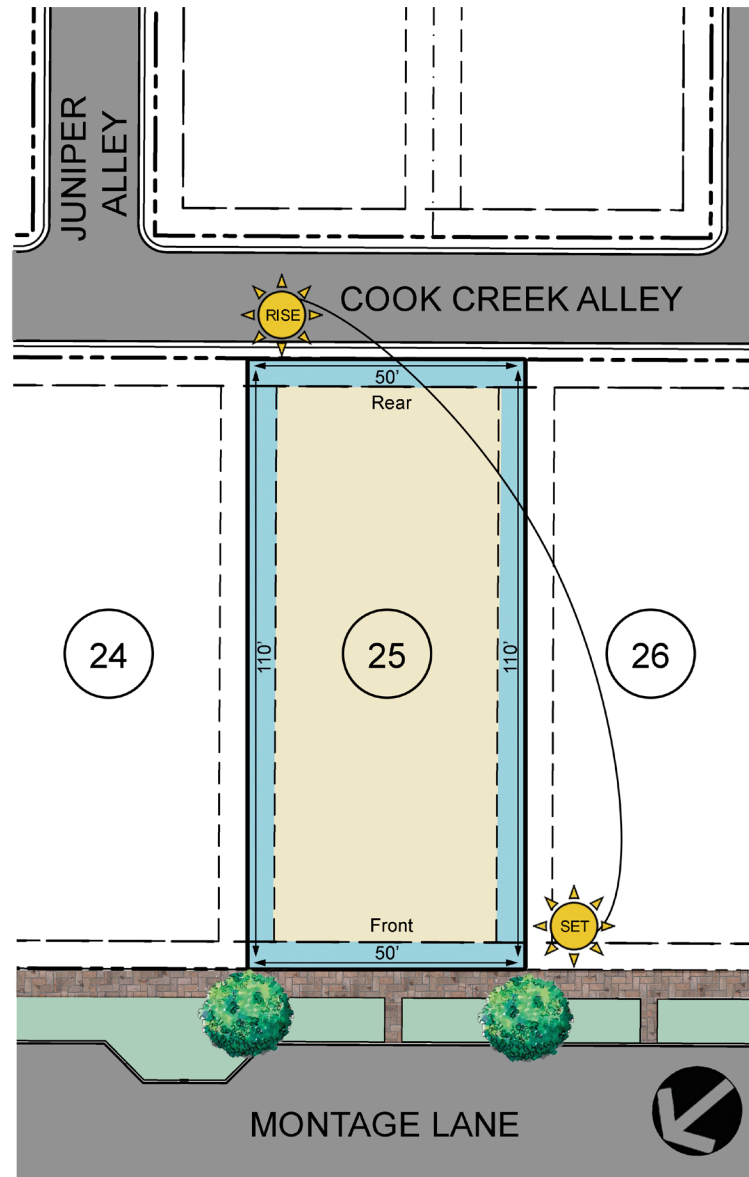

AVAILABLE

Homesite 25:

1818 Montage Lane

Wilmington, NC 28403

Lot Dimensions^(a):

50 Feet x 110 Feet

Lot Size^(b):

5,500 SF

0.13 Acres

Setbacks:

Front 5'

Side 5'

Rear 5'

Access: Rear Entry

Legend:

- Property Line
- Setback Area
- Build Area
- Sidewalk
- Landscaping
- Landscape Buffer
- Permeable Paver Driveway
- Fence

^(a) See recorded plat for precise lot dimensions.

^(b) See recorded plat for lot specific area, setbacks, deed restrictions, etc.

*Specifications subject to change without notice.