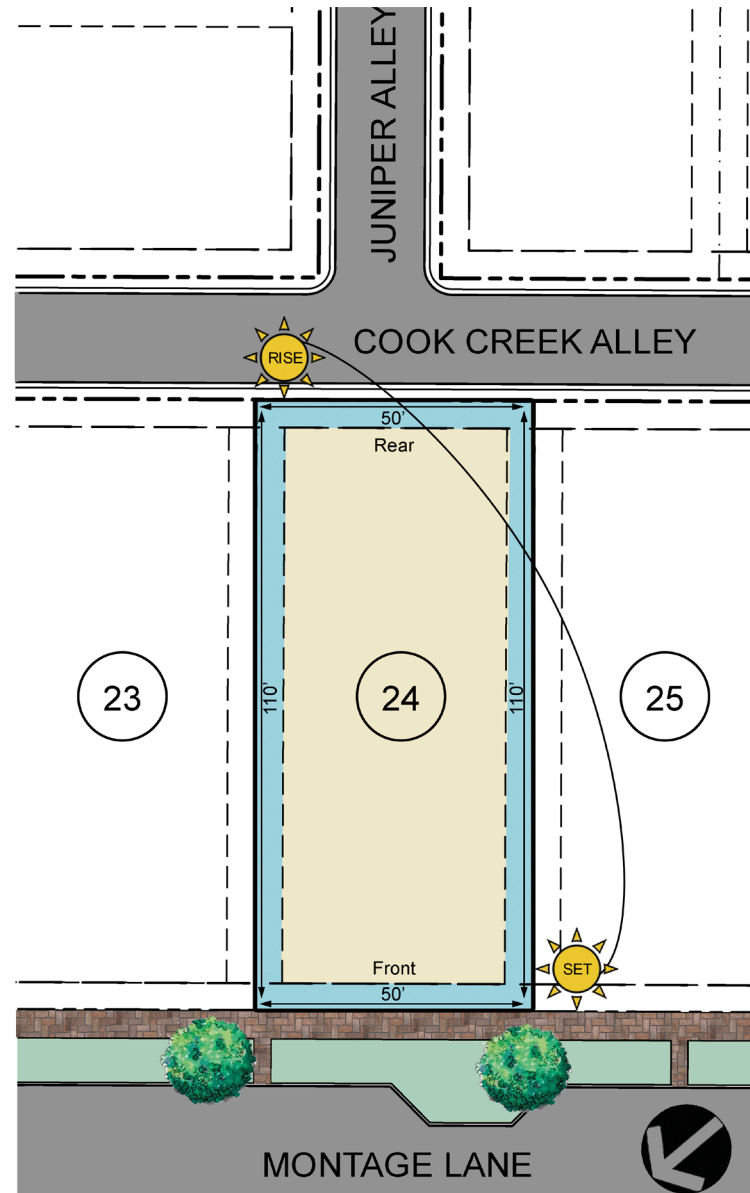

**AVAILABLE**

Homesite 24:

1822 Montage Lane

Wilmington, NC 28403

Lot Dimensions<sup>(a)</sup>:

50 Feet x 110 Feet

Lot Size<sup>(b)</sup>:

5,500 SF

0.13 Acres

Setbacks:

Front 5'

Side 5'

Rear 5'

Access: Rear Entry

Legend:

-  Property Line
-  Setback Area
-  Build Area
-  Sidewalk
-  Landscaping
-  Landscape Buffer
-  Permeable Paver Driveway
-  Fence

<sup>(a)</sup> See recorded plat for precise lot dimensions.

<sup>(b)</sup> See recorded plat for lot specific area, setbacks, deed restrictions, etc.

\*Specifications subject to change without notice.