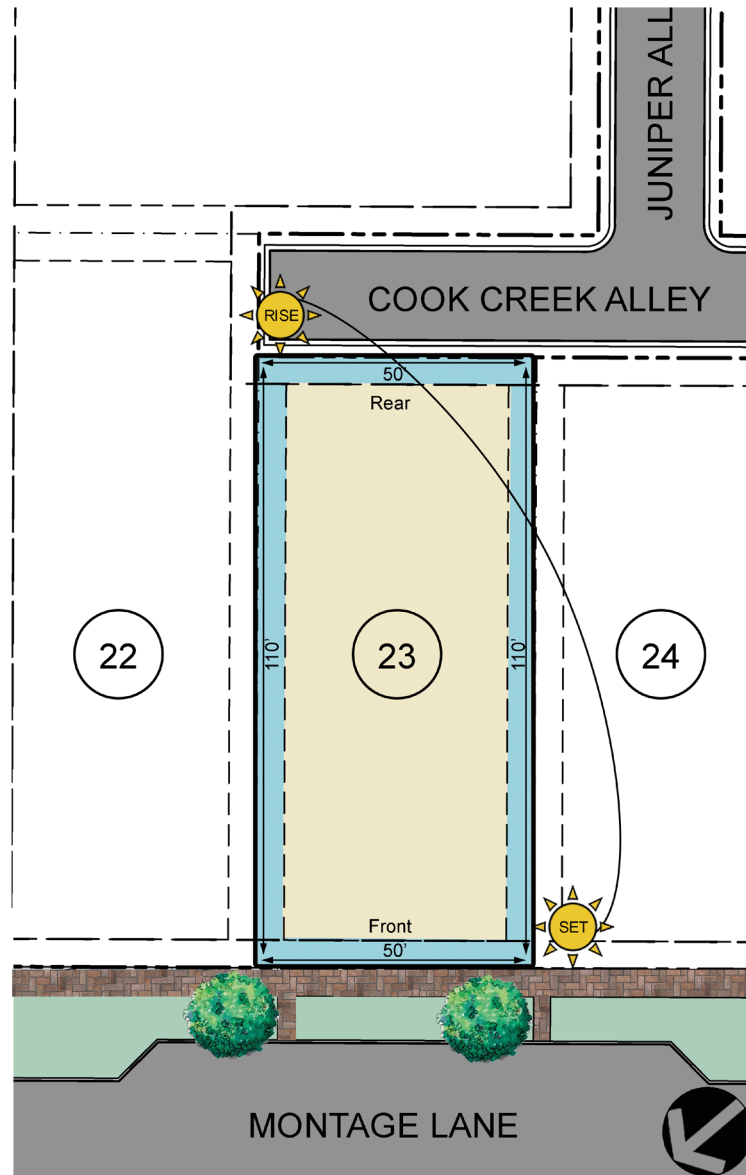

AVAILABLE

Homesite 23:

1826 Montage Lane
Wilmington, NC 28403

Lot Dimensions^(a):

50 Feet x 110 Feet

Lot Size^(b):

5,500 SF
0.13 Acres

Setbacks:

Front 5'
Side 5'
Rear 5'

Access: Rear Entry

Legend:

- Property Line
- Setback Area
- Build Area
- Sidewalk
- Landscaping
- Landscape Buffer
- Permeable Paver Driveway
- Fence

^(a) See recorded plat for precise lot dimensions.