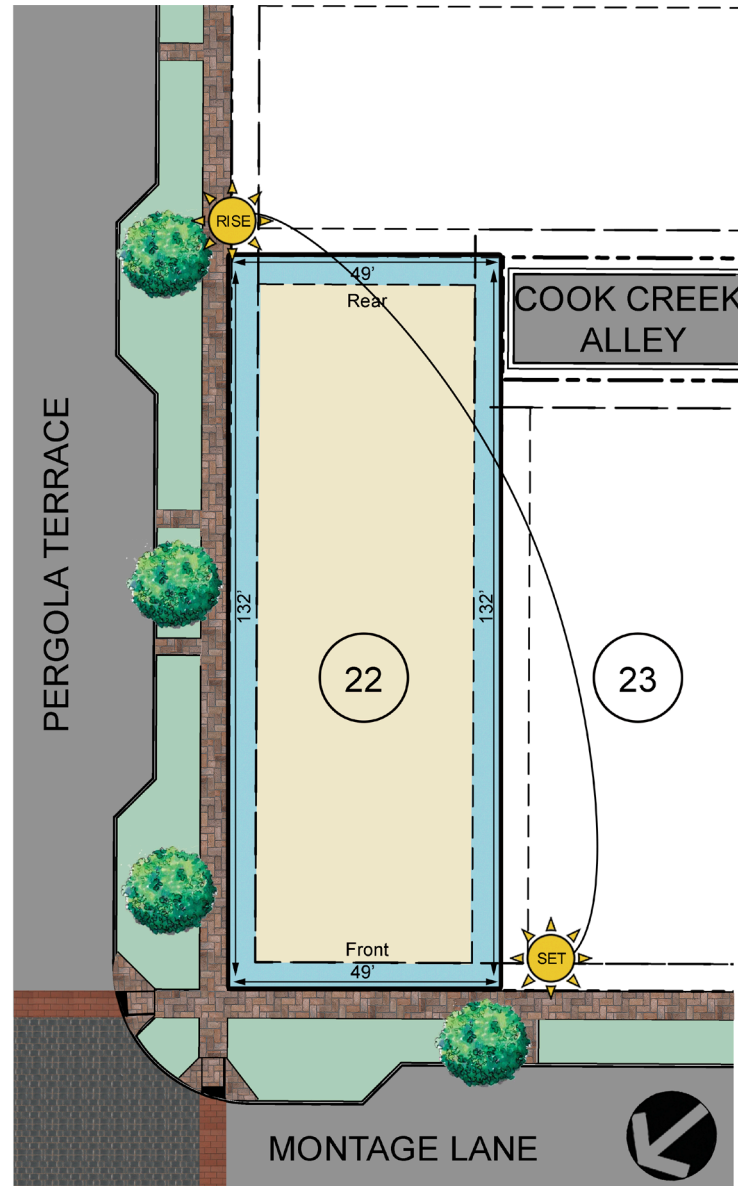

**AVAILABLE**

Homesite 22:

1830 Montage Lane  
Wilmington, NC 28403

Lot Dimensions<sup>(a)</sup>:

49 Feet x 132 Feet

Lot Size<sup>(b)</sup>:

6,468 SF  
0.15 Acres

Setbacks:

Front 5'  
Side 5'  
Rear 5'

Access: Rear Entry

Legend:

-  Property Line
-  Setback Area
-  Build Area
-  Sidewalk
-  Landscaping
-  Landscape Buffer
-  Permeable Paver Driveway
-  Fence

<sup>(a)</sup> See recorded plat for precise lot dimensions.

<sup>(b)</sup> See recorded plat for lot specific area, setbacks, deed restrictions, etc.

\*Specifications subject to change without notice.