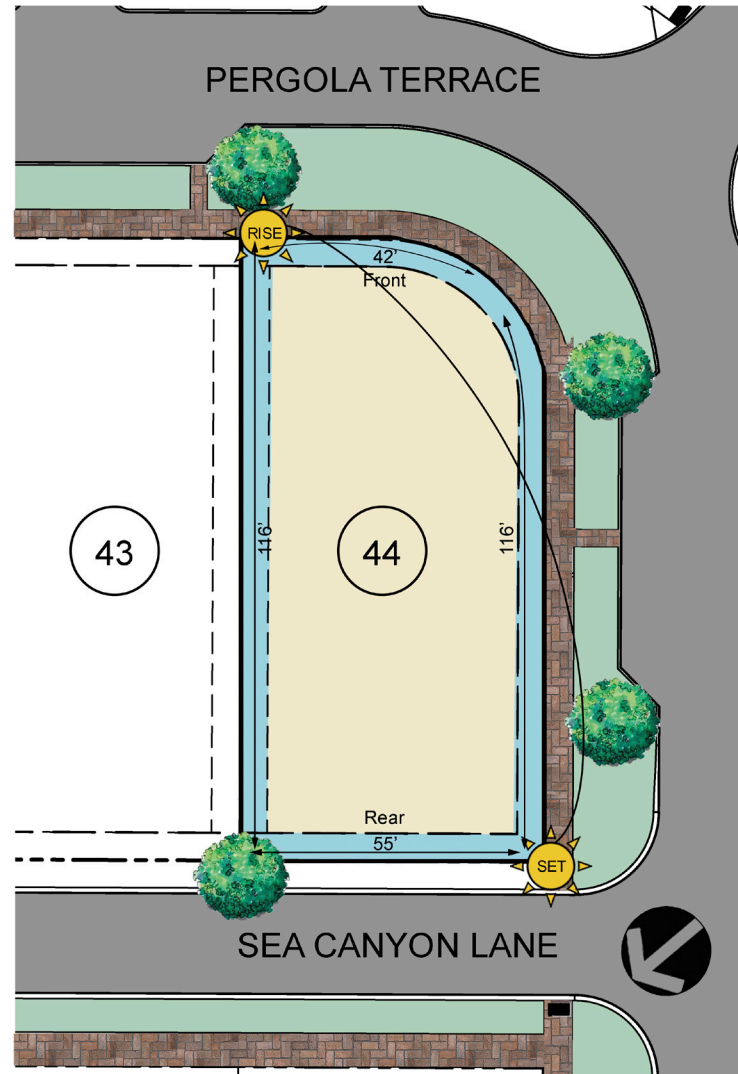

**AVAILABLE**

**Homesite 44:**

3751 Pergola Terrace  
Wilmington, NC 28403

**Lot Dimensions<sup>(a)</sup>:**

48.5 Feet x 116 Feet

**Lot Size<sup>(b)</sup>:**

6,190 SF  
0.14 Acres

**Setbacks:**

Front 5'  
Side 5'  
Rear 5'

**Access:** Rear Entry

**Legend:**

- Property Line
- Setback Area
- Build Area
- Sidewalk
- Landscaping
- Landscape Buffer
- Permeable Paver Driveway
- Fence

<sup>(a)</sup> See recorded plat for precise lot dimensions.

<sup>(b)</sup> See recorded plat for lot specific area, setbacks, deed restrictions, etc.

\*Specifications subject to change without notice.