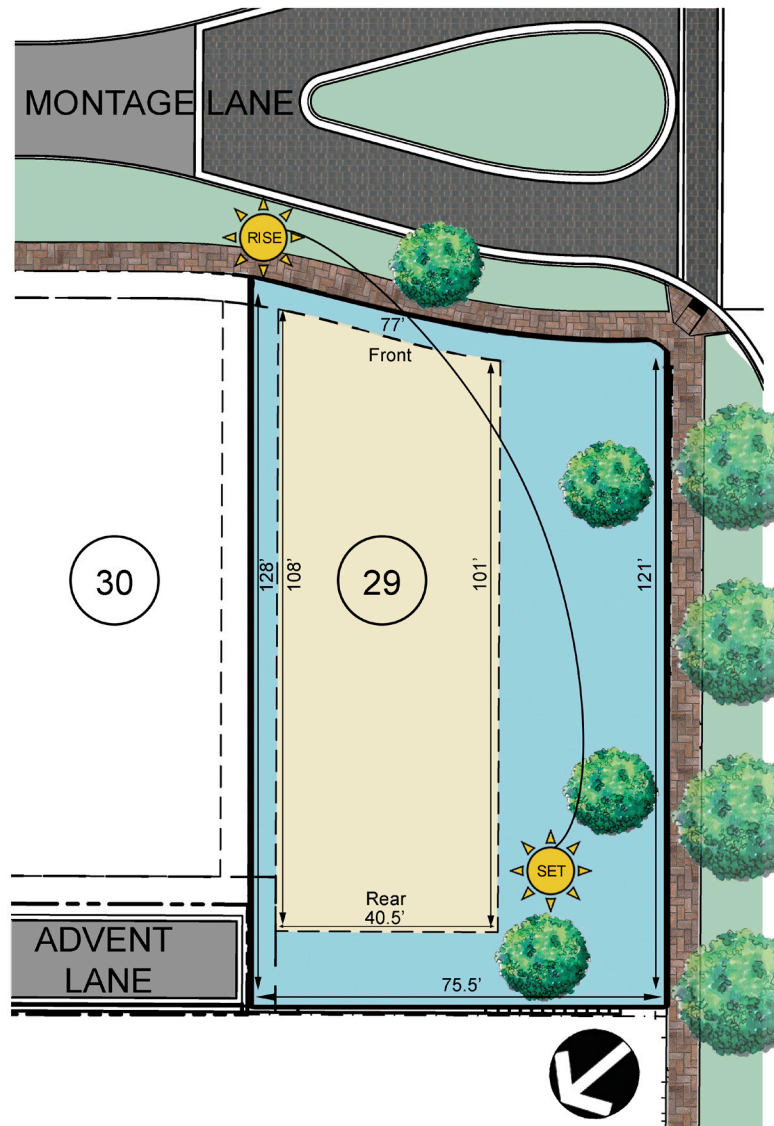

AVAILABLE

Homesite 29:

1805 Montage Lane
Wilmington, NC 28405

Lot Dimensions^(a):

76 Feet x 124 Feet

Lot Size^(b):

9,510 SF
0.22 Acres

Setbacks:

Front Varies
Side 5' & 30'
Rear 15'

Access: Rear Entry

Legend:

-  Property Line
-  Setback Area
-  Build Area
-  Sidewalk
-  Landscaping
-  Landscape Buffer
-  Permeable Paver Driveway
-  Fence

^(a) See recorded plat for precise lot dimensions.

^(b) See recorded plat for lot specific area, setbacks, deed restrictions, etc.

*Specifications subject to change without notice.