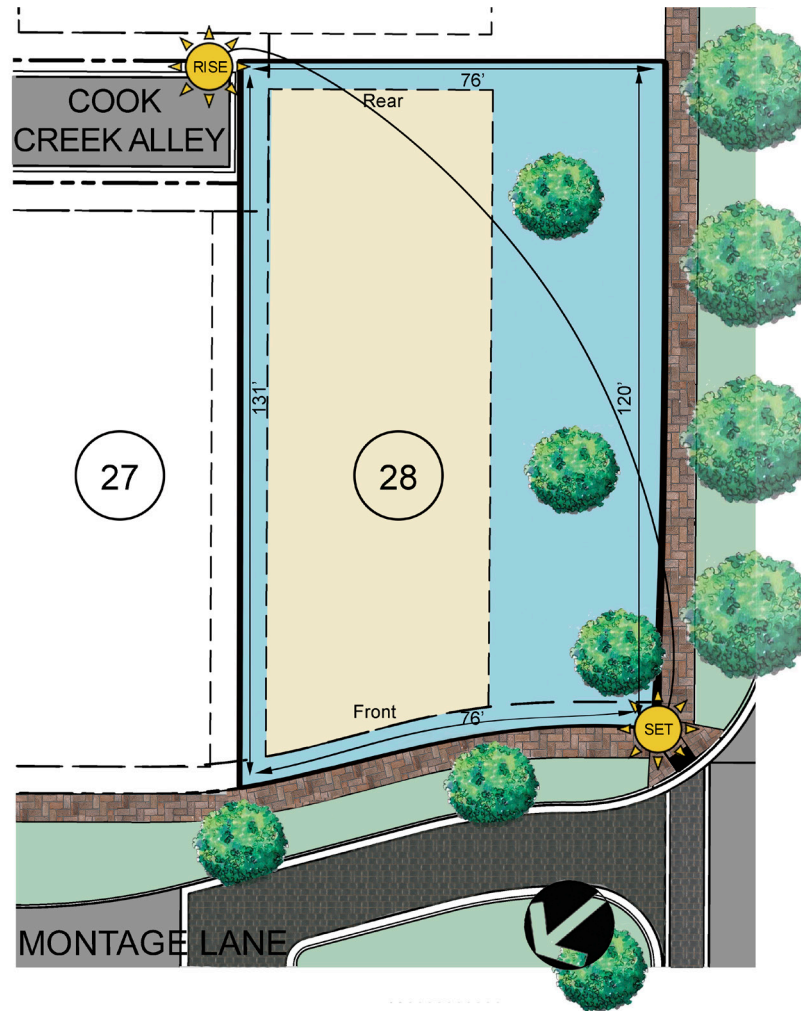

AVAILABLE

Homesite 28:

1806 Montage Lane
Wilmington, NC 28405

Lot Dimensions^(a):

76 Feet x 126 Feet

Lot Size^(b):

9,409 SF
0.22 Acres

Setbacks:

Front 5'
Side 5' & 30'
Rear 5'

Access: Rear Entry

Legend:

-  Property Line
-  Setback Area
-  Build Area
-  Sidewalk
-  Landscaping
-  Landscape Buffer
-  Permeable Paver Driveway
-  Fence

^(a) See recorded plat for precise lot dimensions.

^(b) See recorded plat for lot specific area, setbacks, deed restrictions, etc.

*Specifications subject to change without notice.