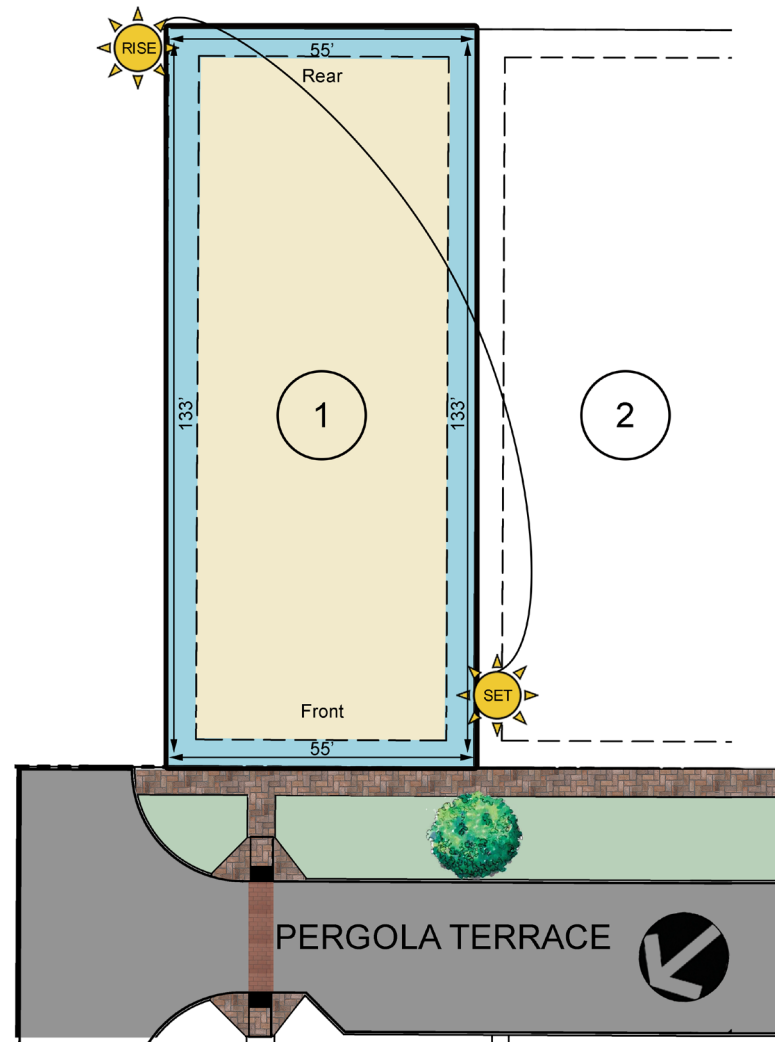

AVAILABLE

Homesite 1:

3766 Pergola Terrace
Wilmington, NC 28405

Lot Dimensions^(a):

43 Feet x 133 Feet

Lot Size^(b):

5,748 SF
0.13 Acres

Setbacks:

Front 5'
Side 5' and 8'
Rear 5'

Access: Front Entry

Legend:

-  Property Line
-  Setback Area
-  Build Area
-  Sidewalk
-  Landscaping
-  Landscape Buffer
-  Permeable Paver Driveway
-  Fence

^(a) See recorded plat for precise lot dimensions.